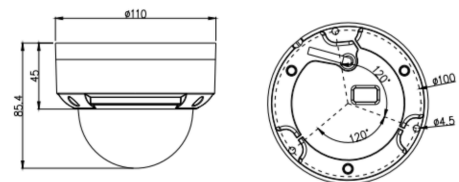

INTERFACE

Ethernet	Waterproof RJ-45 female 10/100 Base-T
Audio	None
Reset Button	Yes
Edge Storage	Micro SD slot, max 256GB

PHYSICAL/POWER

Power	DC12V; POE+ (IEEE 802.3af)
Power Consumption	3.5W (IR off); 8W (IR on)
Operating Temperature	-30 °C to 55 °C (-22 °F to 131 °F)
Operating Humidity	Less than 90% RH
Ingress Protection	IK10, IP67
Approvals	CE/FCC
Dimensions	Φ110 × 85.4 mm (Φ4.33 × 3.36 in.)
Weight	0.470 kg (1.04 lb)
Housing	All aluminum

Key features

- 8 Megapixel
- Indoor/outdoor waterproof vandal-resistant dome
- Durable all-aluminum housing, IP67 & IK10
- Fixed lens, 2.8 mm
- Wide dynamic range
- Night vision Smart IR, IR LEDs, 30m range
- Triple RTSP streams