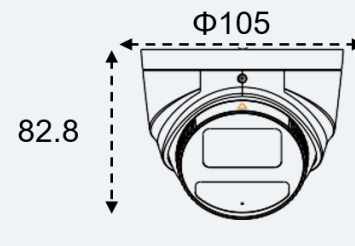

Key features

- Enhanced low-light color reproduction for superior image quality in challenging lighting conditions
- Fixed F1.6 2.8mm lens for superior wide-area coverage
- 10-Year Warranty: Standard 10-year warranty with hassle-free replacement
- **(Beta)** Basic VCA Suite: Five AI-powered analytics included at no extra cost: Smart Motion Detection, Target Detection, Intrusion Detection, Line Crossing, and Loitering Detection