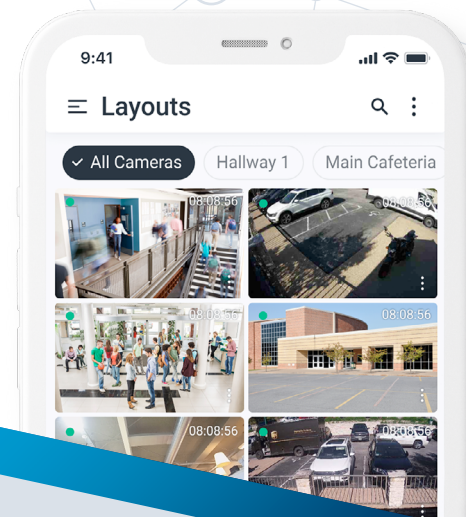

CLOUD VIDEO SURVEILLANCE

K-12 School Solution

Centralized Cloud Video Surveillance for K-12 Schools

K-12 school campus security is constantly evolving with new technology, new safety concerns, and added requirements and regulations. Video surveillance is a critical component of campus security, and advancements in true cloud technology equipped with artificial intelligence allow schools to improve their overall security with simplified solutions that free up their resources to focus on education.

Create a better learning environment for students, faculty, and staff

- Manage multiple cameras, locations, and users from a single interface with centralized video management.
- Remote viewing of encrypted video for 100% mobile and web browser viewing that's fully secure.
- Improve emergency response time by pre-designating first responders who receive real-time security camera access.
- Scalability at a flexible price point with over 3,000 compatible cameras.
- Security that meets your budget with flexible monthly or yearly payment plans.
- Advanced analytics that provide insight into events so security personnel can find quick resolutions.

Smart Video Search

Save time and immediately find the surveillance video you need. Search your surveillance video the same way you search the web to find specific people, vehicles, or objects.

Have a report of suspicious activity from a student in a red sweatshirt with a backpack? Immediately identify all instances captured on surveillance. Concerned about a blue Ford sedan? See when the vehicle was on campus.