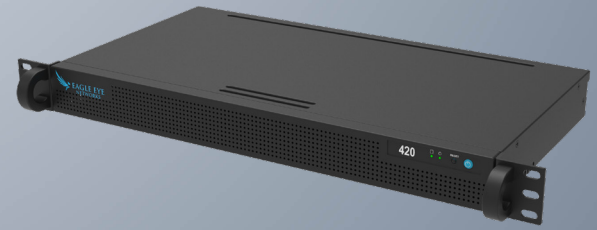

Eagle Eye Bridge/CMVR Complete Benefits:

- ✓ No upfront capital expense
- ✓ Move existing cameras to the cloud
- ✓ Worry-free Lifetime Repair & Replace
- ✓ No unplanned costs in the future

Eagle Eye Bridge/CMVR Complete

Get all the benefits of the Eagle Eye Cloud VMS (video management system) and minimize upfront expenditure. Gain hardware repair or replacement coverage for normal wear and tear as long as you are a subscriber.

Eagle Eye Bridge/CMVR Complete is a cost-effective way for organizations to move their existing surveillance system to the cloud without a large capital investment.

All Bridge/CMVR Complete subscriptions include camera subscriptions ranging from 5 to 50.

- **Reduce capital expense**
  Minimize upfront hardware costs and get a full-featured Cloud VMS.
- **Lifetime Repair & Replace**
  Gain hardware repair or replacement coverage for normal wear and tear as long as you are a subscriber.
- **Eagle Eye Cloud VMS Reliability**
  Deploy a full true cloud VMS with remote access, advanced AI analytics, and continuous updates.
- **Easy Budgeting**
  Pay monthly for the VMS and Bridge/CMVR hardware as an operational expense.
- **Camera Flexibility**
  Use existing cameras while moving to the cloud or choose from Eagle Eye camera models or thousands of compatible cameras.
- **Future-Proof Security**
  Get a cloud VMS that improves over time without worrying about future repair or upgrade costs.