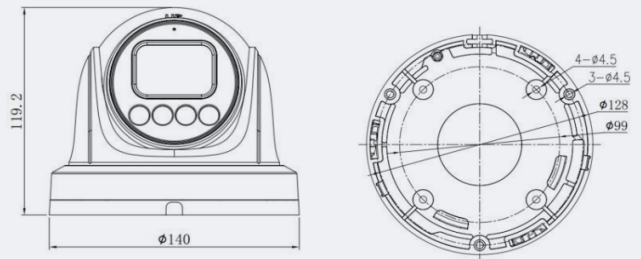

INTERFACE

Ethernet	1 Ethernet (10/100 Base-T) RJ-45 Connector
Audio	1ch Input, 1ch Output

PHYSICAL/POWER

Power	DC 12V/Power Over Ethernet (IEEE 802.3af)
Power Consumption	Max 7.5 W
Operating Temperature	-40°C to 55°C (-40°F to 131°F)
Operating Humidity	0% -90% RH
Ingress Protection	IP66
Approvals	CE/FCC
Dimensions	140×119.2 mm (5.51×4.69 inch)
Weight	0.9 kg (1.98 lb)
Housing	Metal + Plastic

Key features

- 4 Megapixel
- Indoor/Outdoor Turret
- Durable Metal+Plastic Housing, IP66
- 2.7-13.4mm Lens
- Wide Dynamic Range & Ultra Low Light Color
- Night Vision Smart IR, IR LEDs, 40m range

EAGLE EYE PART NUMBERS