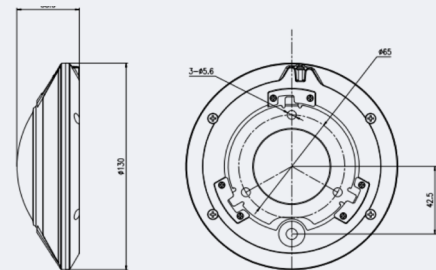

Key features

- 12 Megapixel
- 360 Degree View
- Integrated Microphone
- Indoor/Outdoor Rated
- Fixed Aspherical Lens with Distortion Correction
- Digital Wide Dynamic Range
- Night Vision Smart IR, 15m range
- NDA Compliant