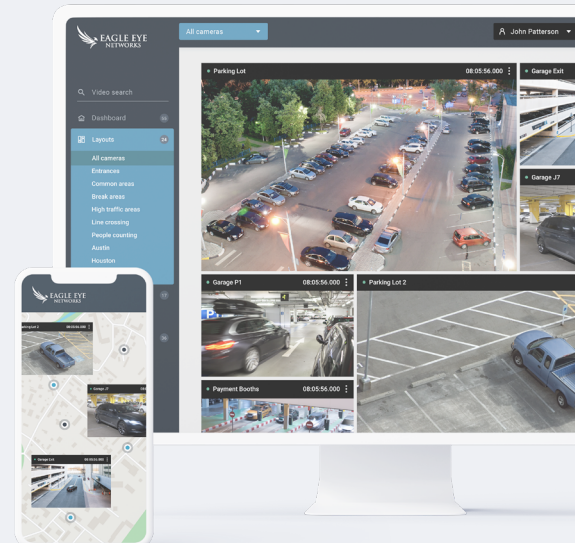

Eagle Eye Camera Direct Feature Sheet

Direct-to-cloud surveillance solution
from Eagle Eye Networks

Uses for Camera Direct

- ✓ Businesses looking for cost-effective surveillance and needing 1-4 cameras per location.
- ✓ Locations with a small camera count.
- ✓ Eagle Eye customers needing a single camera in a new location.
- ✓ Resellers wanting a fast and simple installation option.

Eagle Eye direct-to-cloud video surveillance

Eagle Eye Camera Direct connects cameras without an Eagle Eye Bridge/CMVR and is ideal for businesses requiring only a few cameras at each location. Leverage the benefits of the award-winning Eagle Eye Cloud VMS:

Flexible and Futureproof

Add Eagle Eye Camera Direct cameras to an existing Eagle Eye VMS. Camera Direct cameras can be mixed with Eagle Eye Bridge/CMVR supported cameras to expand security system coverage. Camera Direct provides a futureproof solution - If the security system grows and Bridge/CMVR is needed in the future, Camera Direct cameras can be connected to any Eagle Eye Bridge/CMVR.