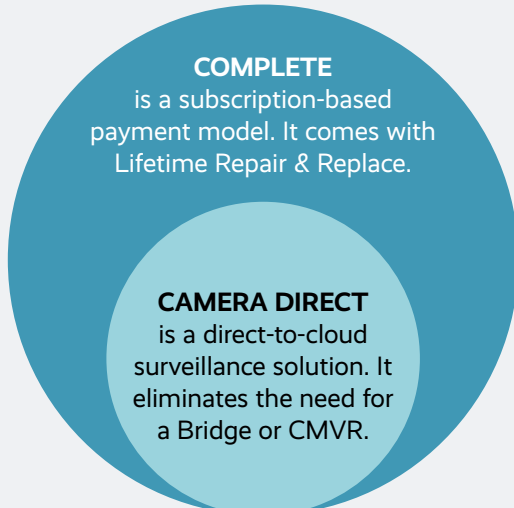

Locations with a small camera count.

Potential customers where capital expense concerns are a major factor.

Eagle Eye customers needing a single camera in a remote location.

Resellers wanting a fast and simple installation option.

Eagle Eye direct-to-cloud video surveillance

Eagle Eye Camera Direct Complete is a simple solution ideal for businesses with multiple locations requiring only a few cameras at each location or where the upfront investment is a major factor in the decision. Easily add Camera Direct Complete supported cameras to the Eagle Eye Cloud VMS without the need for an Eagle Eye Bridge. Leverage the benefits of the award-winning Eagle Eye Cloud VMS:

- **Secure cloud storage**
Retain encrypted video with triple cloud redundancy for secure and easy access.
- **Automatic updates**
Receive continuous system updates via the cloud connection.
- **Remote access**
Access a full resolution stream of live and recorded video from anywhere in the world.
- **Cloud management**
Update user access, retention, resolution of your cameras, and more at any time.
- **Artificial intelligence**
Find people or vehicles immediately with cloud-based AI features like Smart Video Search and Smart Layouts.
- **Motion detection**
Configure and get motion detection events on live and recorded video.
- **Notifications**
Get notifications if motion is detected or a camera goes offline.

Eagle Eye Camera Direct Complete

Camera Direct Complete is a subscription which includes the camera at no cost and gives you peace of mind.

Camera Direct Complete part numbers

EN-CCD01-0	Eagle Eye Camera Direct Complete CCD01 (Per camera setup)
EN-CCD01-1	Eagle Eye Camera Direct Complete CCD01 (Monthly; 1 year commitment)
EN-CCD01-12	Eagle Eye Camera Direct Complete CCD01 (Yearly)
EN-CCD01-36	Eagle Eye Camera Direct Complete CCD01 (3 Yearly)
EN-CCD01-60	Eagle Eye Camera Direct Complete CCD01 (5 Yearly)