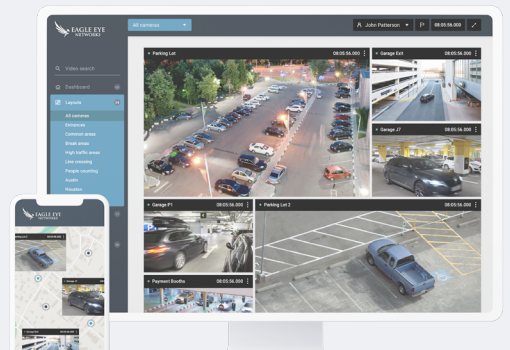

Locations with a small camera count.

Potential customers where capital expense concerns are a major factor.

Eagle Eye customers needing a single camera in a remote location.

Resellers wanting a fast and simple installation option.

Eagle Eye direct-to-cloud video surveillance

Eagle Eye Camera Direct Complete is a simple solution ideal for businesses with multiple locations requiring only a few cameras at each location or where the upfront investment is a major factor in the decision. Easily add Camera Direct Complete supported cameras to the Eagle Eye Cloud VMS without the need for an Eagle Eye Bridge. Leverage the benefits of the award-winning Eagle Eye Cloud VMS:

- **Secure cloud storage**
  Retain encrypted video with triple cloud redundancy for secure and easy access.
- **Automatic updates**
  Receive continuous system updates via the cloud connection.
- **Remote access**
  Access a full resolution stream of live and recorded video from anywhere in the world.
- **Cloud management**
  Update user access, retention, resolution of your cameras, and more at any time.
- **Artificial intelligence**
  Find people or vehicles immediately with cloud-based AI features like Smart Video Search and Smart Layouts.
- **Motion detection**
  Configure and get motion detection events on live and recorded video.
- **Notifications**
  Get notifications if motion is detected or a camera goes offline.