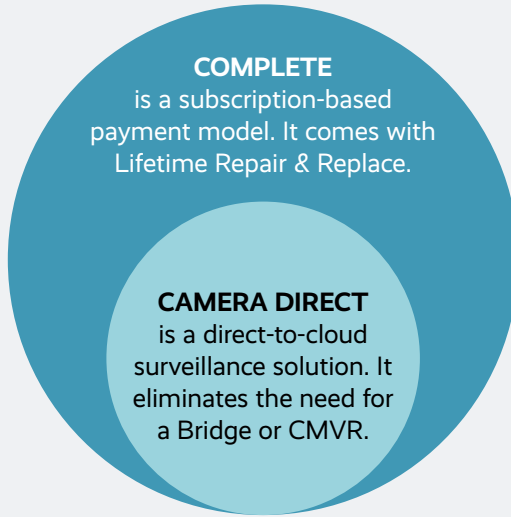

Eagle Eye Camera Direct Complete

Camera Direct Complete is a subscription-based pricing model where you pay for the cameras as part of the Eagle Eye Cloud VMS subscription – There is no need to purchase any equipment.

The included camera, in addition to the elimination of the Eagle Eye Bridge, reduces the upfront investment.