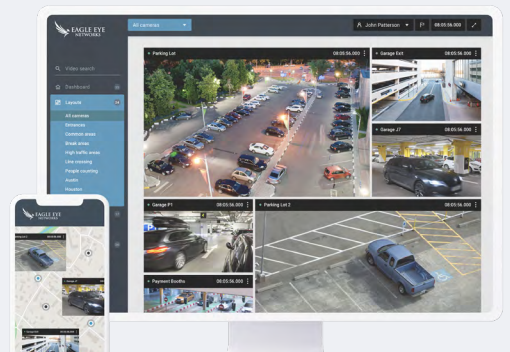

Eagle Eye direct-to-cloud video surveillance

Eagle Eye Camera Direct Complete is a simple solution ideal for businesses with multiple locations requiring only a few cameras at each location or where the upfront investment is a major factor in the decision. Easily add Camera Direct Complete supported cameras to the Eagle Eye Cloud VMS without the need for an Eagle Eye Bridge. Leverage the benefits of the award-winning Eagle Eye Cloud VMS:

- **Secure cloud storage**
  Retain encrypted video with triple cloud redundancy for secure and easy access.
- **Automatic updates**
  Receive continuous system updates via the cloud connection.
- **Remote access**
  Access a full resolution stream of live and recorded video from anywhere in the world.
- **Cloud management**
  Update user access, retention, resolution of your cameras, and more at any time.
- **Artificial intelligence**
  Find people or vehicles immediately with cloud-based AI features like Smart Video Search and Smart Layouts.
- **Motion detection**
  Configure and get motion detection events on live and recorded video.
- **Notifications**
  Get notifications if motion is detected or a camera goes offline.