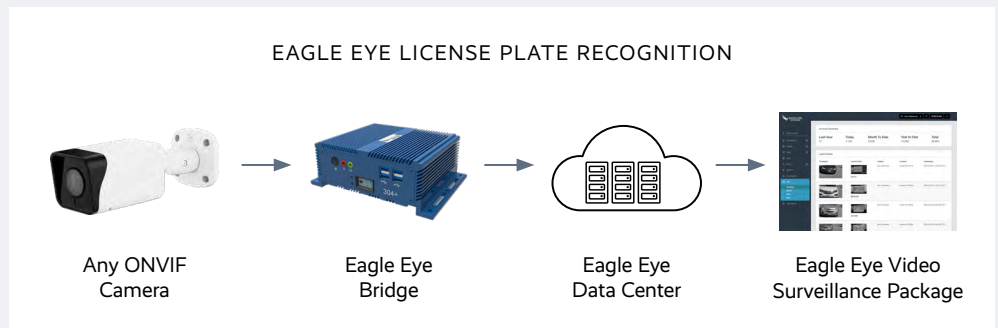

## Features:

HIGH ACCURACY AI MODEL

WORKS WITH ANY ONVIF CAMERA

OPERATES ON CLOUD VMS

AUTOMATIC SOFTWARE UPDATES

OPEN API FOR EASY INTEGRATION

24/7/365 CUSTOMER SUPPORT

## Eagle Eye LPR

Eagle Eye LPR (license plate recognition, or automatic number plate recognition-ANPR) is an affordable, cloud-managed solution for accurate detection and recognition of license plates. Leveraging Eagle Eye's powerful artificial intelligence (AI), the system does not require onsite hardware or maintenance. Development innovations and updates are instantly delivered to customers via the cloud.

Built to operate with Eagle Eye Networks Cloud Video Management System (VMS), Eagle Eye LPR turns any existing ONVIF security camera into a highly accurate license plate reader.

Using AI and machine learning, based on millions of plate/vehicle images across multiple nations, Eagle Eye LPR delivers accurate results even in challenging conditions: