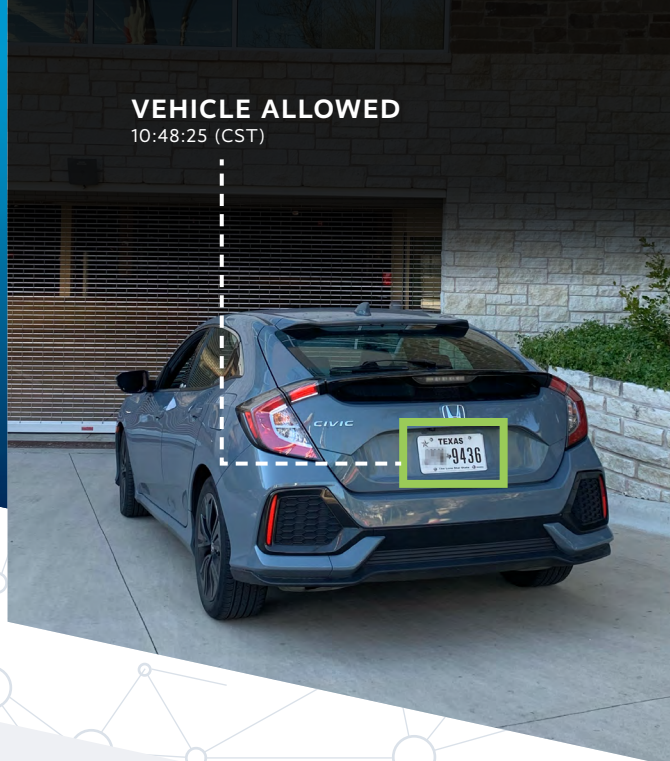

CLOUD VIDEO SURVEILLANCE

# License Plate Recognition

## Eagle Eye LPR

Eagle Eye LPR (license plate recognition, or automatic number plate recognition-ANPR) is an affordable, cloud-managed solution for accurate detection and recognition of license plates. Leveraging Eagle Eye's powerful artificial intelligence (AI), the system does not require onsite hardware or maintenance. Development innovations and updates are instantly delivered to customers via the cloud.

Built to operate with Eagle Eye Networks Cloud Video Management System (VMS), Eagle Eye LPR turns any existing ONVIF security camera into a highly accurate license plate reader.

Using AI and machine learning, based on millions of plate/vehicle images across multiple nations, Eagle Eye LPR delivers accurate results even in challenging conditions: