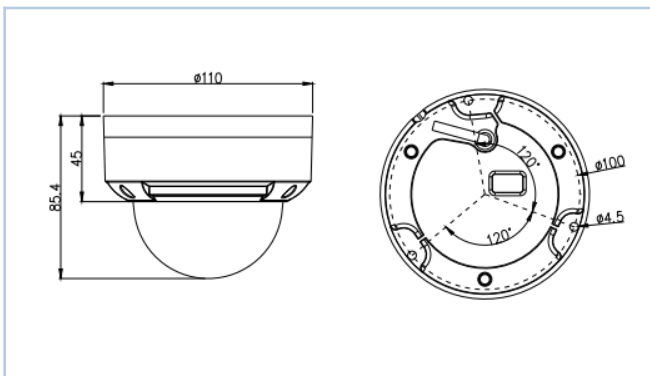

Key Features

- > 4 Megapixel
- > Indoor/Outdoor Waterproof Vandal Dome
- > Durable All-Aluminum Housing, IP67 & IK10
- > Fixed Lens, 2.8mm
- > Wide Dynamic Range & Ultra Low Light Color
- > Night Vision Smart IR, IR LEDs, 30m range
- > Quad RTSP Streams

Camera

Pixels	4 MP
Resolutions	2592×1520/2560×1440/2304×1296/ 1920×1080/1280×720 @25/30fps
Lens	2.8mm
Night Vision	Smart IR LEDs, 30m range (98ft)
Field of View	100°
Dynamic Range	WDR (120dB) and HLC/BLC
Digital Noise Reduction	2D/3D DNR and defog
Digital Image Stabilization	Automatic
Applications	Good for modest size indoor or outdoor areas: stock rooms, lobbies, hallways, elevators, IT closets, storage rooms, entrances, interview rooms
Image Sensor	1/2.8" progressive scan CMOS
Iris	Fixed
Shutter Speed	1/5s to 1/20000s
Min Illumination	Color 0.05 Lux; IR on 0 Lux