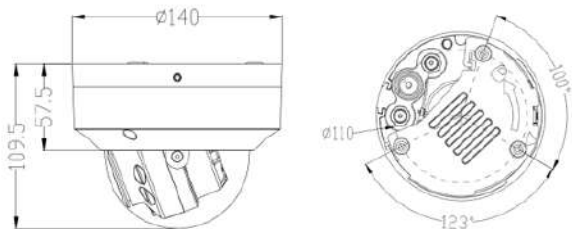

The Eagle Eye DD09 is a high-performance 4 Megapixel camera with IP66 environmental and IK10 vandal rating. This dome features a junction style interface for easier installation and is suitable for both indoor and outdoor applications. The camera comes pre-configured to securely operate with the Eagle Eye Cloud VMS and Eagle Eye CameraManager.

Key Features

- > 4 Megapixel
- > Indoor/Outdoor Waterproof Vandal Dome
- > Junction Style Termination
- > Durable All Aluminum Housing, IP66 & IK10
- > Motorized Lens, 2.7-13.5mm
- > Wide Dynamic Range
- > Night Vision Smart IR, IR LEDs, 30m range
- > Triple RTSP Streams

Dimension Drawing

Camera

Pixels	4 MP
Resolutions	2592x1520/2560x1440/2304x1296/ 1920x1080/1280x720 @25/30fps
Lens	2.7 – 13.5mm motorized lens
Night Vision	Smart IR LEDs, 30m range (98ft)
Field of View	34.3° – 103°
Dynamic Range	WDR (120dB) and HLC/BLC
Digital Noise Reduction	2D/3D DNR and defog
Digital Image Stabilization	Automatic
Applications	Best for modest outdoor areas or large indoor areas: small parking lots, fields, parking garages, work yards, back yards, outdoor entrances, warehouses
Image Sensor	1/3" progressive scan CMOS
Iris	Fixed
Shutter Speed	1/5s to 1/20000s
Min Illumination	Color 0.05 Lux; IR on 0 Lux

Physical/Power

Power	DC 12V/Power Over Ethernet (IEEE 802.3af)
Power Consumption	3.5W IR off, 8W IR on
Operating Temperature	-30°C to +50°C (-22°F to 122°F)
Operating Humidity	0% – 90% RH
Ingress Protection	IP66 and IK10
Approvals	CE/FCC
Dimensions	Φ 140 x 110mm (5.51 x 4.33in)
Weight	630g (22.22oz)
Housing	All Aluminum