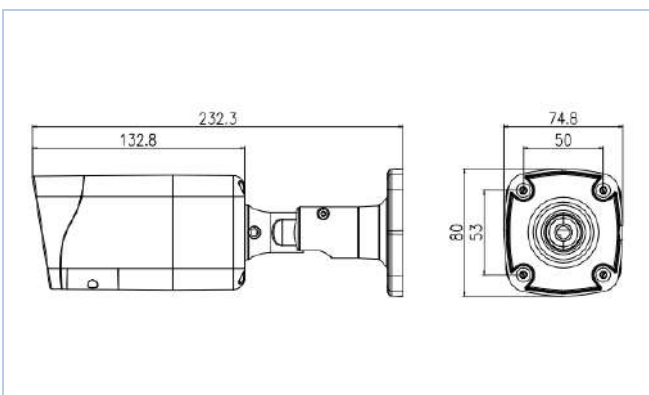

## Key Features

- > 4 Megapixel
- > Indoor/Outdoor Waterproof Bullet
- > Durable All-Aluminum Housing, IP67
- > Motorized Lens, 2.7-13.5mm
- > Wide Dynamic Range & Ultra Low Light Color
- > Night Vision Smart IR, IR LEDs, 40m range
- > Triple RTSP Streams

## Camera

Pixels	4 MP
Resolutions	2592×1520/2560×1440/2304×1296/ 1920×1080/1280×720 @25/30fps
Lens	2.7 – 13.5mm motorized lens
Night Vision	Smart IR LEDs, 40m range (131ft)
Field of View	34.3° – 103°
Dynamic Range	WDR (120dB) and HLC/BLC
Digital Noise Reduction	2D/3D DNR and defog
Digital Image Stabilization	Automatic
Applications	Best for modest outdoor areas or large indoor areas: Small Parking lots, fields, parking garages, work yards, back yards, outdoor entrances, warehouses
Image Sensor	1/2.8" progressive scan CMOS
Iris	Fixed
Shutter Speed	1/5s to 1/20000s
Min Illumination	Color 0.01 Lux; IR on 0 Lux

## Physical/Power

Power	DC 12V/Power Over Ethernet (IEEE 802.3af)
Power Consumption	3.5W IR off, 8W IR on
Operating Temperature	-30°C to +50°C (-22°F to 122°F)
Operating Humidity	0% – 90% RH
Ingress Rating	IP67
Approvals	CE/FCC
Dimensions	Φ 232 x 74.8 x 80mm (9.13 x 2.94 x 3.15in)
Weight	700g (24.69oz)
Housing	All Aluminum