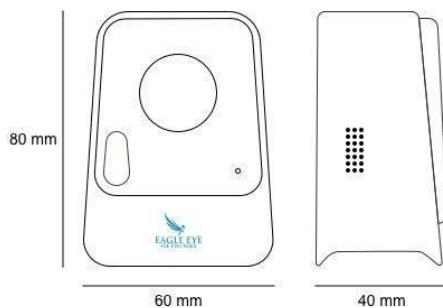

The Eagle Eye Mobile Camera MC02 is a 4G/LTE direct to cloud high-performance small package 2.43 Mega Pixel camera with all the features necessary to get clarity under both day and night conditions. Small and ideally formed it can be installed in minutes and provide quality video. Ideal for temporary locations or areas that have limited network availability. 4G/LTE data plans and SIMs are available in most countries from Eagle Eye Networks.

Key Features

- > 2.43 Mega Pixel
- > 4G/LTE direct cloud connection
- > Indoor/Outdoor Waterproof IP64
- > Integrated Microphone and Speaker
- > Durable Housing with Magnetic Mount
- > Fixed lens 2.8mm
- > Night Vision Smart IR, 10m range

Dimension Drawing

Camera

Pixels	2.43 Mega Pixel
Resolutions	1920x1080/1280x720 @15fps
Lens	2.8mm
Night Vision	IR LEDs with up to 10m range
Field of View	138°
Dynamic Range	WDR
Applications	Best for monitoring remote areas or areas where wiring is difficult. Good for construction sites, remote locations, elderly care, or temporary installation.
Image Sensor	1/3" progressive scan CMOS
Iris	Fixed
Shutter Speed	1/5s to 1/20000s
Min Illumination	Color 0.5Lux; IR ON 0 Lux

Interface

Mobile	4G/3G LTE
Audio	Built in Microphone and Speaker
PIR	Integrated PIR Motion Sensor
Status LED	3

Physical/Power

Power	DC5V (USB Power supply included or USB Battery)
Power Consumption	4W IR Off, 8W IR On
Operating Temperature	-20°C to +40°C
Operating Humidity	0% - 90% RH
Waterproof	IP64
Approvals	CE/FCC/UL
Dimensions	Φ 80 x 60 x 40mm
Weight	150 grams
Housing	Durable steel back with integrated magnet