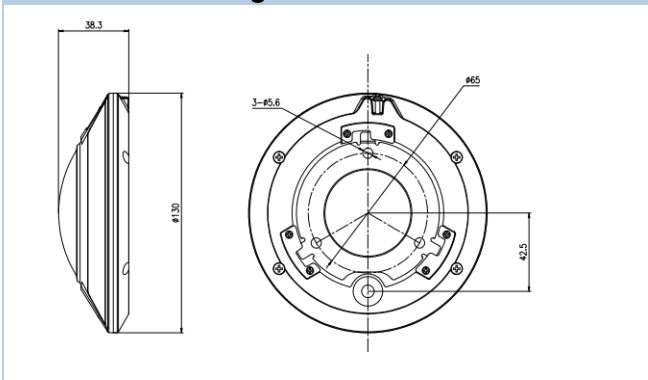

Key Features

- > 12 Mega Pixel
- > 360 Degree View
- > Integrated Microphone
- > Indoor/Outdoor Rated
- > Fixed Aspherical lens with Distortion Correction
- > Digital Wide Dynamic Range
- > Night Vision Smart IR, 15m range

Dimension Drawing

Camera

Pixels	12 Mega Pixel
Resolutions	4000×3000 @20fps, 2560×2560/1800×1800/1440×1440/960×960 @25/30fps
Lens	1.83mm
Night Vision	IR LEDs up to 15m
Field of View	180°x180°
Dynamic Range	DWDR
Digital Noise Reduction	2D/3D DNR with defog
Digital Image Stabilization	Automatic
Applications	Best for medium size open areas, hallway intersections, lobbies, and retail.
Image Sensor	1/1.7" progressive scan CMOS
Iris	Fixed F2.4
Shutter Speed	1/5s to 1/20000s
Min Illumination	Color 0.009Lux; IR ON 0 Lux

Physical/Power

Power	DC12V/Power Over Ethernet (IEEE 802.3af)
Power Consumption	5W IR Off, 9W IR On
Operating Temperature	-40°C to +60°C (working temperature)
Operating Humidity	0% - 90% RH
Waterproof	IP66
Approvals	CE/FCC
Dimensions	Φ 130 x 38.3mm
Weight	500 grams
Housing	Aluminum