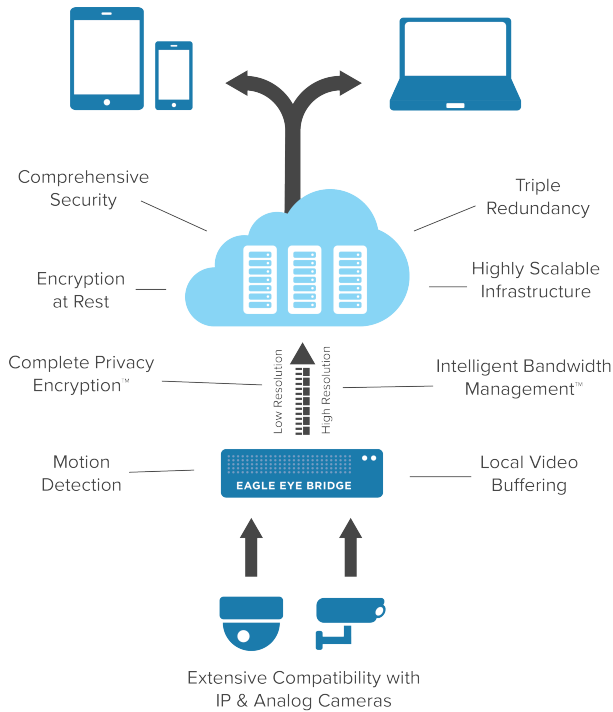

CMVR FEATURES

NETWORK FEATURES

- Automatic network configuration
- Secure camera network (dual network ports)
- No inbound connections needed
- Packet loss detection/reporting
- Network disconnected alerts

MANAGEMENT FEATURES

- Remote management
- Automatic camera discovery
- Automatic camera configuration
- Advanced motion detection
- Local video buffering
- Configuration synced to Cloud
- Camera trouble alerts
- Internet outage alerts
- Fully cloud managed

STANDARD SUPPORT

- Free of charge with an active subscription
- 24/7 email and web support
- 8 am to 8 pm ET phone support

CONCIERGE SUPPORT

- Next business day cross-shipment for replacements
- Replacement even when damage caused by customer
- 24/7 phone, email, and web support

MODEL	CMVR 224	CMVR 324
Number of Cameras	6 HD IP Cameras	12 HD IP Cameras
Size	13 x 13 x 5 cm 5" x 5" x 1.75"	13 x 13 x 5 cm 5" x 5" x 1.75"
Power Supply	External Power Supply	External Power Supply
Power	100-240 AC 25 Watts	100-240 AC 25 Watts
Cooling Fans	Fanless	Fanless
Network Ports	Dual Gigabit	Dual Gigabit
Local Video Connectors	HDMI/Display Port	HDMI/Display Port
Temperature Range	0-35° C 32-95° F	0-35° C 32-95° F
Humidity Range	0-70%	0-70%
Safety Certifications	FCC< UL, PSE, CE, CCC (S&E), RoHS, ICES-3(B), NMB-3(B)	FCC< UL, PSE, CE, CCC (S&E), RoHS, ICES-3(B), NMB-3(B)
Storage Capacity	1 TB 30 days storage HD resolution	2 TB 30 days storage HD resolution